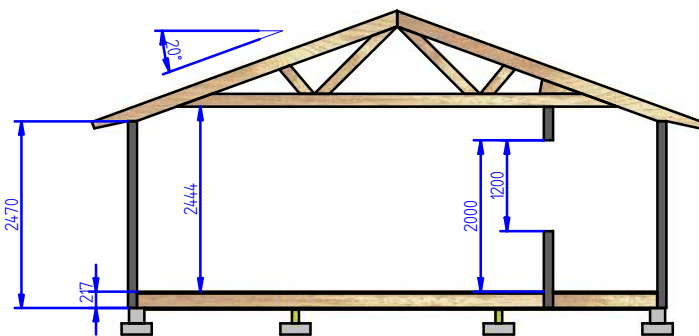

1:100

Revision Date 141208	Scale 1:50(100)	Material Timmer 5"x8"
Designer PD		Surface treatment -
Format A4	Drawing no B040A, Datablad 2(3)