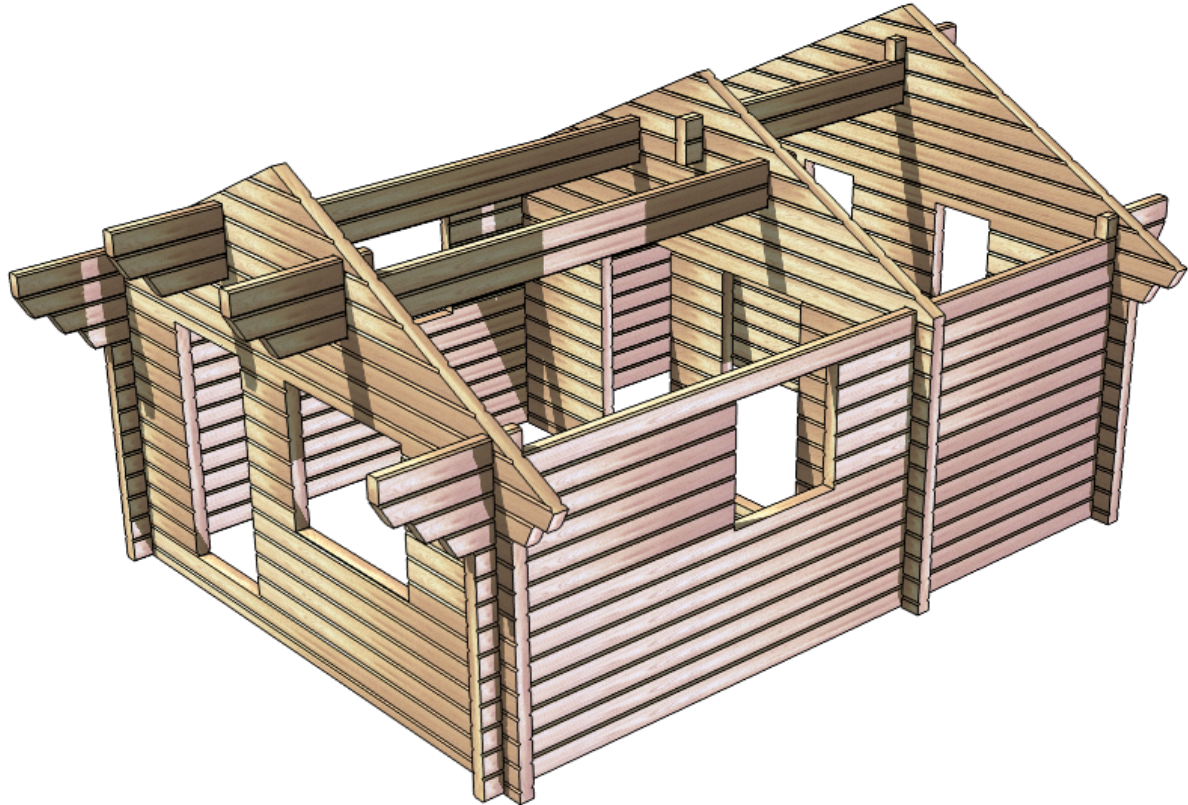

Vikingstugan AB - B030A

Storgatan 4A, 840 93 Hede, Tel:070-8882111
PD@Vikingstugan.se www.Vikingstugan.se

THIS DRAWING MUST NOT WITHOUT THE CONSENT OF DAHLIN MASKIN BE COPIED, TRANSMITTED OR DISCLOSED TO ANY THIRD PARTY.

Revision Date 100106	Scale 1:(50)	Material Timmer 5"x8"
Designer PD		Surface treatment -
Format A4	Drawing no B030A, Datablad 2(2)