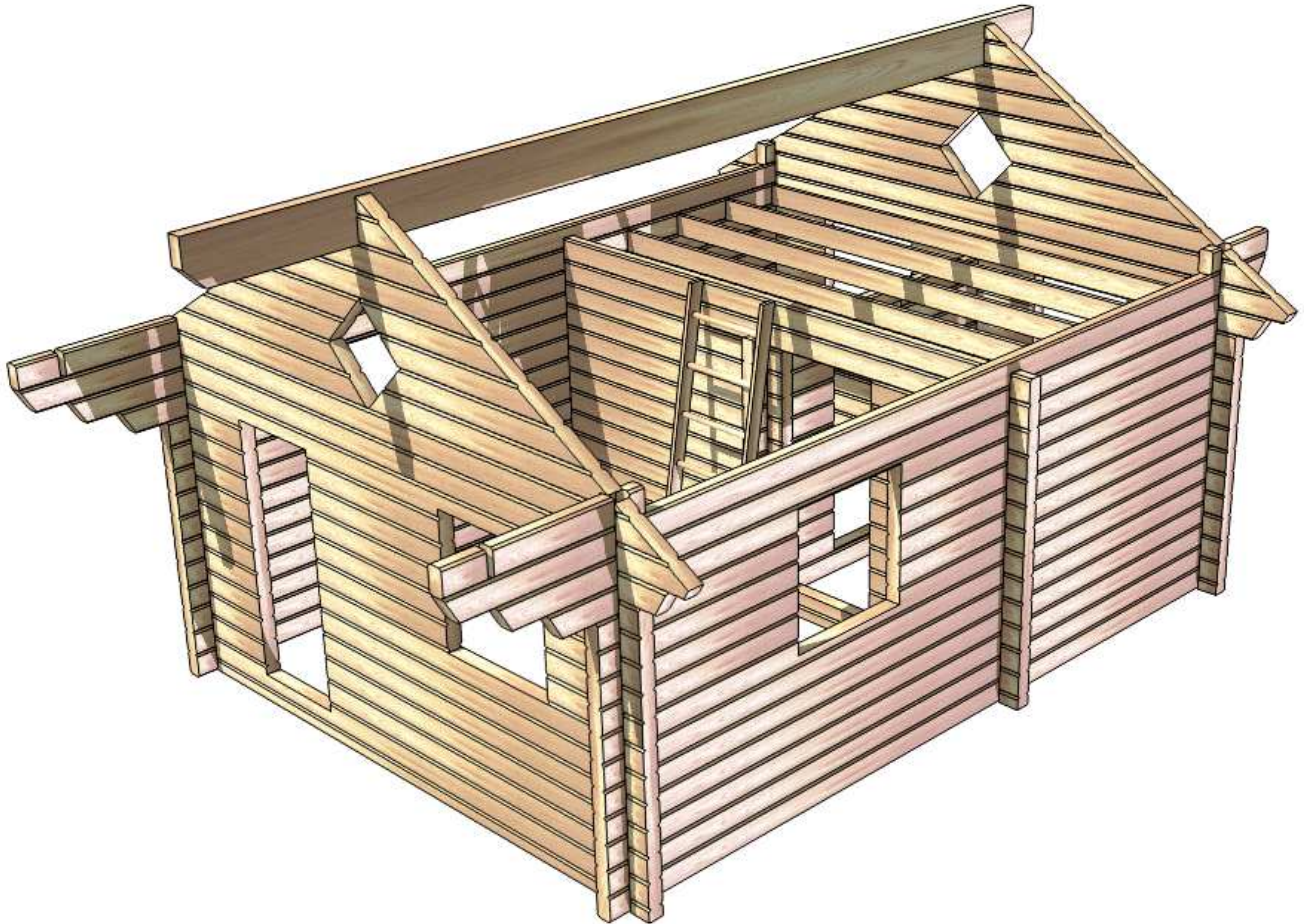

Vikingstugan™ - C030A

Dahlin Maskin & Bygg, Storgatan 4A, 840 93 Hede, Tel:0684-10888

PD@DahlinMaskin.com www.DahlinMaskin.com

THIS DRAWING MUST NOT WITHOUT THE CONSENT OF DAHLIN MASKIN BE COPIED, TRANSMITTED OR DISCLOSED TO ANY THIRD PARTY.

Revision Date 110803	Scale 1:(50)	Material Timmer 5"x8"
Designer PD		Surface treatment -
Format A4	Drawing no C030A, Datablad 1(2)	

Vikingstugan™ - C030A

Dahlin Maskin & Bygg, Storgatan 4A, 840 93 Hede, Tel:0684-10888
PD@DahlinMaskin.com www.DahlinMaskin.com

THIS DRAWING MUST NOT WITHOUT THE CONSENT OF DAHLIN MASKIN BE COPIED, TRANSMITTED OR DISCLOSED TO ANY THIRD PARTY.

Revision Date 091107	Scale 1:(50)	Material Timmer 5"-8"
Designer PD		Surface treatment -
Format A4	Drawing no C030A, Datablad 2(2)	