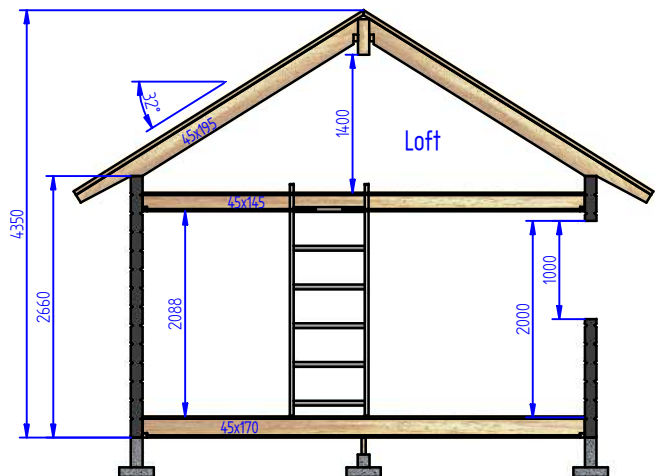

Revision Date 110803	Scale 1:(50)	Material Timmer 5"x8"
Designer PD		Surface treatment -
Format A4	Drawing no C030A, Datablad 1(2)	

Vikingstugan™ - C030A

Dahlin Maskin & Bygg, Storgatan 4A, 840 93 Hede, Tel:0684-10888
PD@DahlinMaskin.com www.DahlinMaskin.com

THIS DRAWING MUST NOT WITHOUT THE CONSENT OF DAHLIN MASKIN BE COPIED, TRANSMITTED OR DISCLOSED TO ANY THIRD PARTY.

Revision Date 091107	Scale 1:(50)	Material Timmer 5"-8"
Designer PD		Surface treatment -
Format A4	Drawing no C030A, Datablad 2(2)	