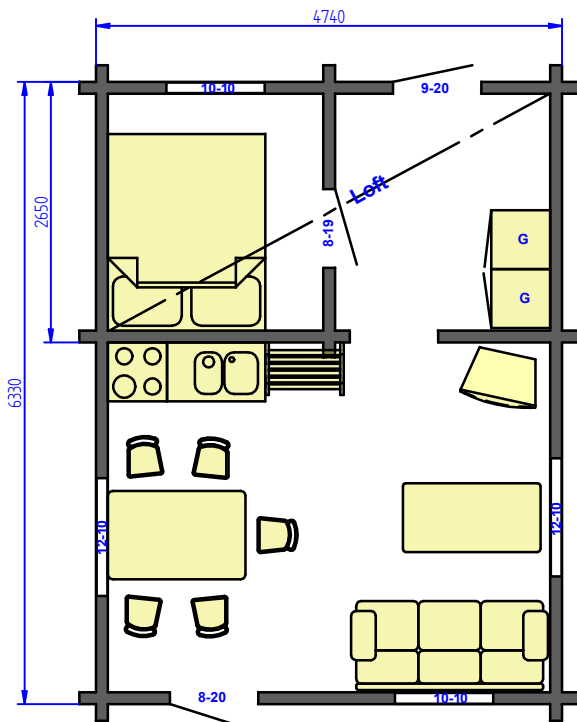

Revision Date 110803	Scale 1:(50)	Material Timmer 5"x8"
Designer PD		Surface treatment -
Format A4	Drawing no C030A, Datablad 1(2)	

Vikingstugan™ - C030A

Dahlin Maskin & Bygg, Storgatan 4A, 840 93 Hede, Tel:0684-10888
PD@DahlinMaskin.com www.DahlinMaskin.com

THIS DRAWING MUST NOT WITHOUT THE CONSENT OF DAHLIN MASKIN BE COPIED, TRANSMITTED OR DISCLOSED TO ANY THIRD PARTY.

Revision Date 091107	Scale 1:(50)	Material Timmer 5"-8"
Designer PD		Surface treatment -
Format A4	Drawing no C030A, Datablad 2(2)	