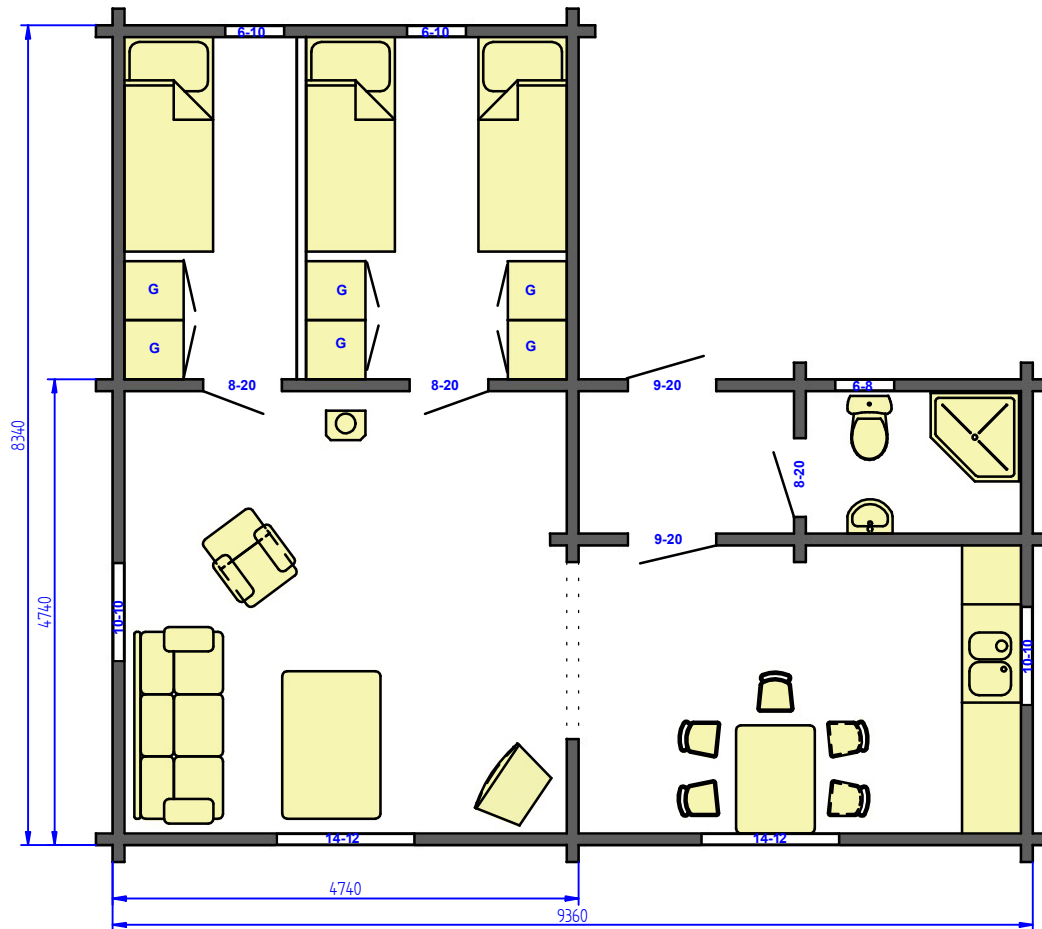

Revision Date 091217	Scale 1:(50)	Material Timmer 5"-8"
Designer PD		Surface treatment -
Format A4	Drawing no B060A, Datablad 1(3)	

Vikingstugan™ - B060A

Dahlin Maskin & Bygg, Storgatan 4A, 840 93 Hede, Tel:0684-10888
 PD@DahlinMaskin.com www.DahlinMaskin.com

THIS DRAWING MUST NOT WITHOUT THE CONSENT OF DAHLIN MASKIN BE COPIED, TRANSMITTED OR DISCLOSED TO ANY THIRD PARTY.

Revision Date 091217	Scale 1:(50)	Material Timmer 5"-8"
Designer PD		Surface treatment -
Format A4	Drawing no B060A, Datablad 2(3)	

Revision Date 091217	Scale 1:(50)	Material Timmer 5"-8"
Designer PD		Surface treatment -
Format A4	Drawing no B060A, Datablad 3(3)	