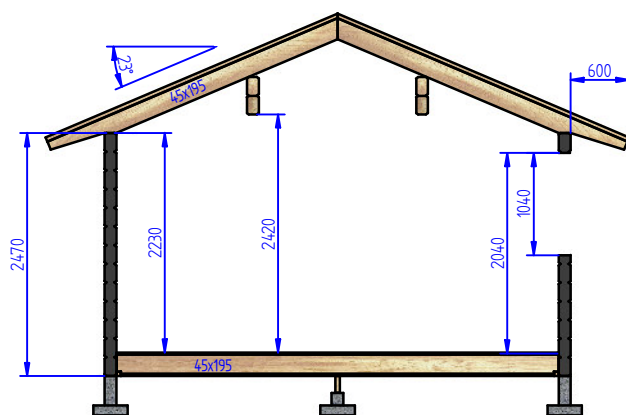

Revision Date 091217	Scale 1:(50)	Material Timmer 5"-8"
Designer PD		Surface treatment -
Format A4	Drawing no B060A, Datablad 1(3)	

Vikingstugan™ - B060A

Dahlin Maskin & Bygg, Storgatan 4A, 840 93 Hede, Tel:0684-10888
 PD@DahlinMaskin.com www.DahlinMaskin.com

THIS DRAWING MUST NOT WITHOUT THE CONSENT OF DAHLIN MASKIN BE COPIED, TRANSMITTED OR DISCLOSED TO ANY THIRD PARTY.

Revision Date 091217	Scale 1:(50)	Material Timmer 5"-8"
Designer PD		Surface treatment -
Format A4	Drawing no B060A, Datablad 2(3)	

Revision Date 091217	Scale 1:(50)	Material Timmer 5"-8"
Designer PD		Surface treatment -
Format A4	Drawing no B060A, Datablad 3(3)	