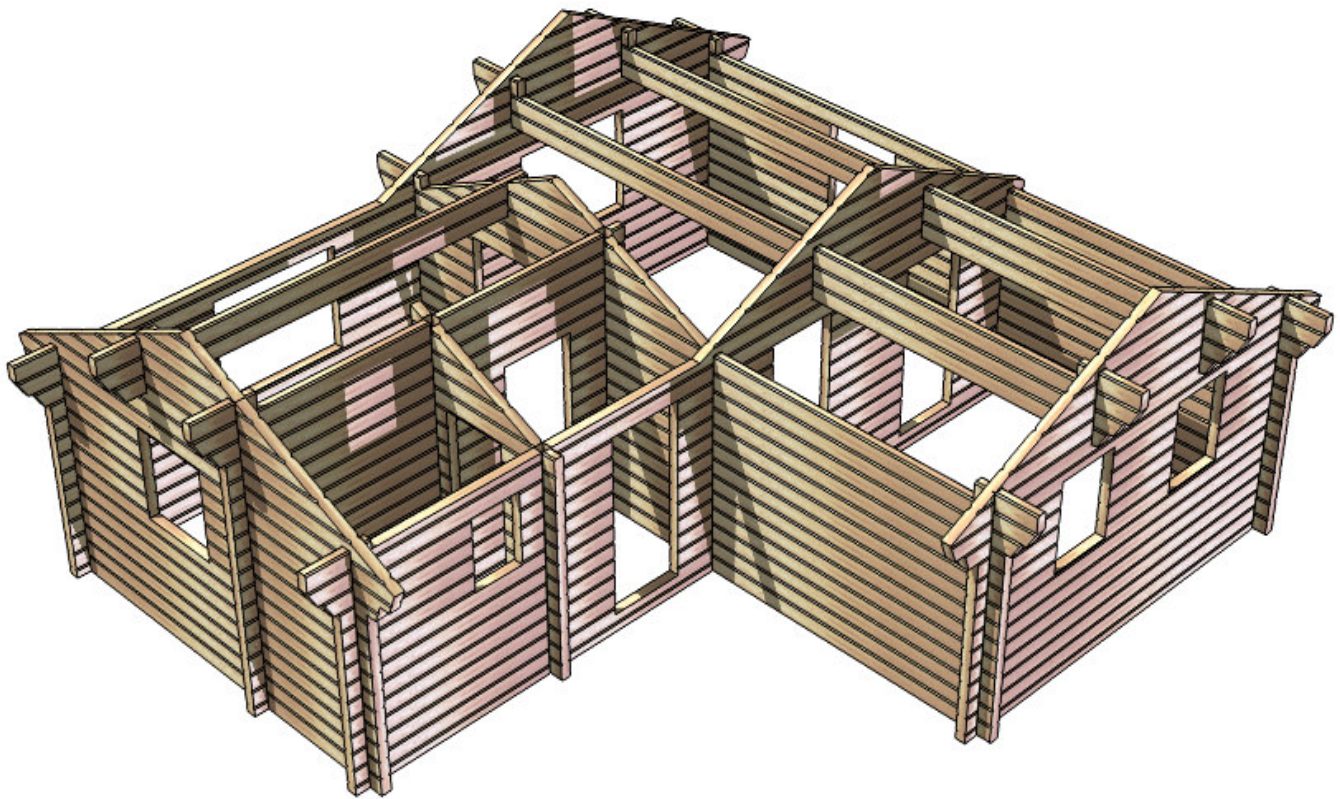

Vikingstugan™ - B060A

Dahlin Maskin & Bygg, Storgatan 4A, 840 93 Hede, Tel:0684-10888
PD@DahlinMaskin.com www.DahlinMaskin.com

THIS DRAWING MUST NOT WITHOUT THE CONSENT OF DAHLIN MASKIN BE COPIED, TRANSMITTED OR DISCLOSED TO ANY THIRD PARTY.

Revision Date 091217	Scale 1:(50)	Material Timmer 5"-8"
Designer PD		Surface treatment -
Format A4	Drawing no B060A, Datablad 3(3)