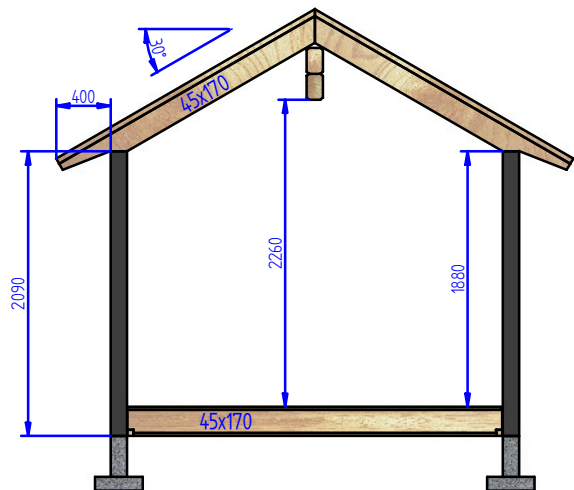

Vikingstugan™ - B010A

Dahlin Maskin & Bygg, Storgatan 4A, 840 93 Hede, Tel:0684-10888
 PD@DahlinMaskin.com www.DahlinMaskin.com

Revision Date 091217	Scale 1:(50)	Material Timmer 5"-8"
Designer PD		Surface treatment -
Format A4	Drawing no B010A, Datablad	

THIS DRAWING MUST NOT WITHOUT THE CONSENT OF DAHLIN MASKIN BE COPIED, TRANSMITTED OR DISCLOSED TO ANY THIRD PARTY.