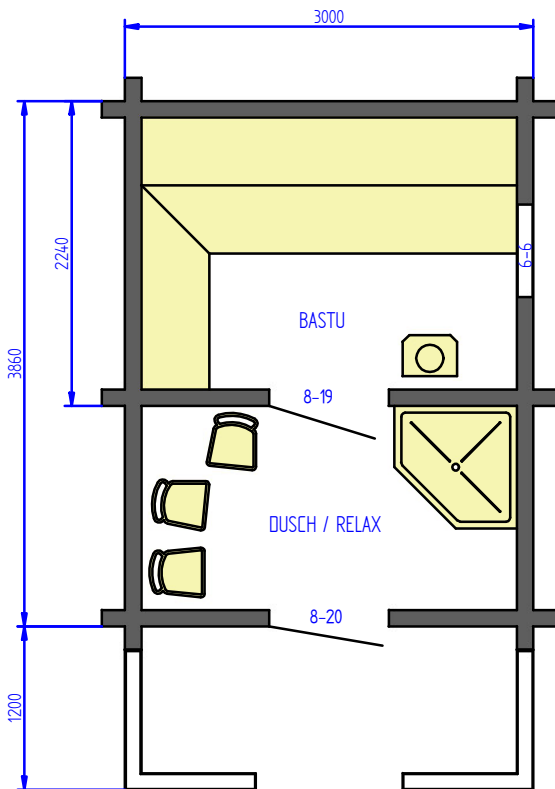

Vikingstugan™ - B010A

Dahlin Maskin & Bygg, Storgatan 4A, 840 93 Hede, Tel:0684-10888
 PD@DahlinMaskin.com www.DahlinMaskin.com

Revision Date 091217	Scale 1:(50)	Material Timmer 5"-8"
Designer PD		Surface treatment -
Format A4	Drawing no B010A, Datablad	

THIS DRAWING MUST NOT WITHOUT THE CONSENT OF DAHLIN MASKIN BE COPIED, TRANSMITTED OR DISCLOSED TO ANY THIRD PARTY.