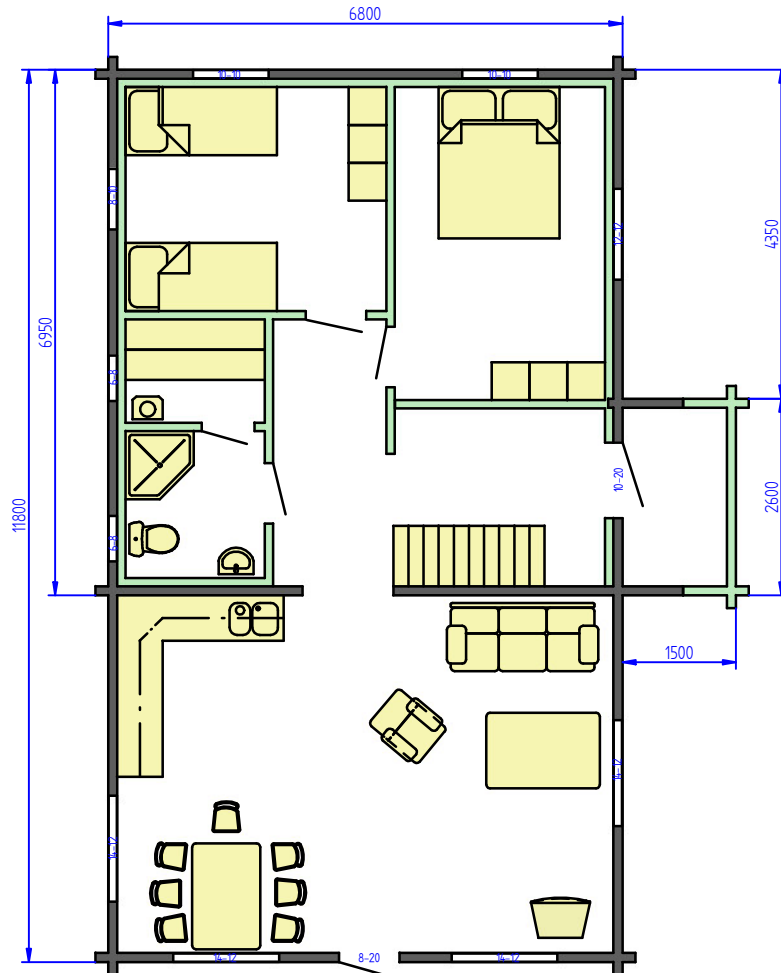

Vikingstugan™ - A080A

Dahlin Maskin & Bygg, Storgatan 4A, 840 93 Hede, Tel:0684-10888
 PD@DahlinMaskin.com www.DahlinMaskin.com

THIS DRAWING MUST NOT WITHOUT THE CONSENT OF DAHLIN MASKIN BE COPIED, TRANSMITTED OR DISCLOSED TO ANY THIRD PARTY.

Revision Date 091107	Scale 1:(50)	Material Timmer 5"-8"
Designer PD		Surface treatment -
Format A4	Drawing no A080A, Datablad 1(1)	