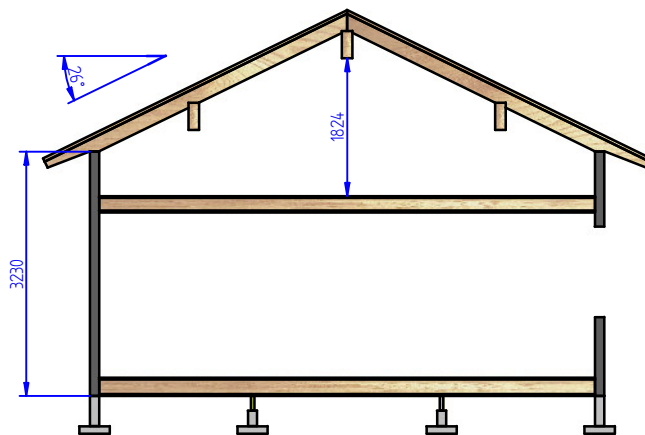

Vikingstugan™ - A080A

Dahlin Maskin & Bygg, Storgatan 4A, 840 93 Hede, Tel:0684-10888
PD@DahlinMaskin.com www.DahlinMaskin.com

THIS DRAWING MUST NOT WITHOUT THE CONSENT OF DAHLIN MASKIN BE COPIED, TRANSMITTED OR DISCLOSED TO ANY THIRD PARTY.

Revision Date 091107	Scale 1:(50)	Material Timmer 5"-8"
Designer PD		Surface treatment -
Format A4	Drawing no A080A, Datablad 1(1)