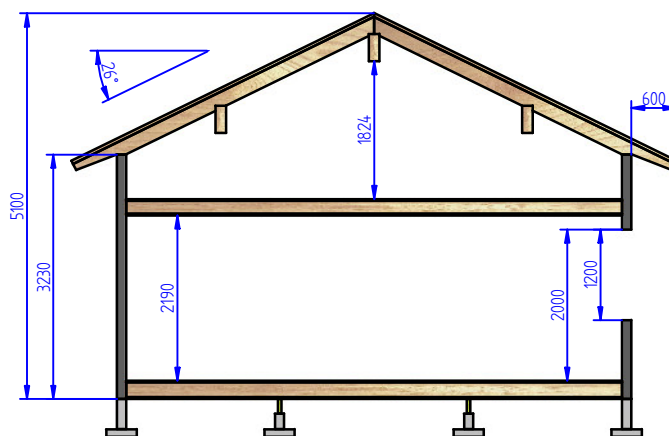

Vikingstugan™ - A070A

Dahlin Maskin & Bygg, Storgatan 4A, 840 93 Hede, Tel:0684-10888
PD@DahlinMaskin.com www.DahlinMaskin.com

THIS DRAWING MUST NOT WITHOUT THE CONSENT OF DAHLIN MASKIN BE COPIED, TRANSMITTED OR DISCLOSED TO ANY THIRD PARTY.

Revision Date 091107	Scale 1:(50)	Material Timmer 5"-8"
Designer PD		Surface treatment -
Format A4	Drawing no A070A, Datablad 2(3)