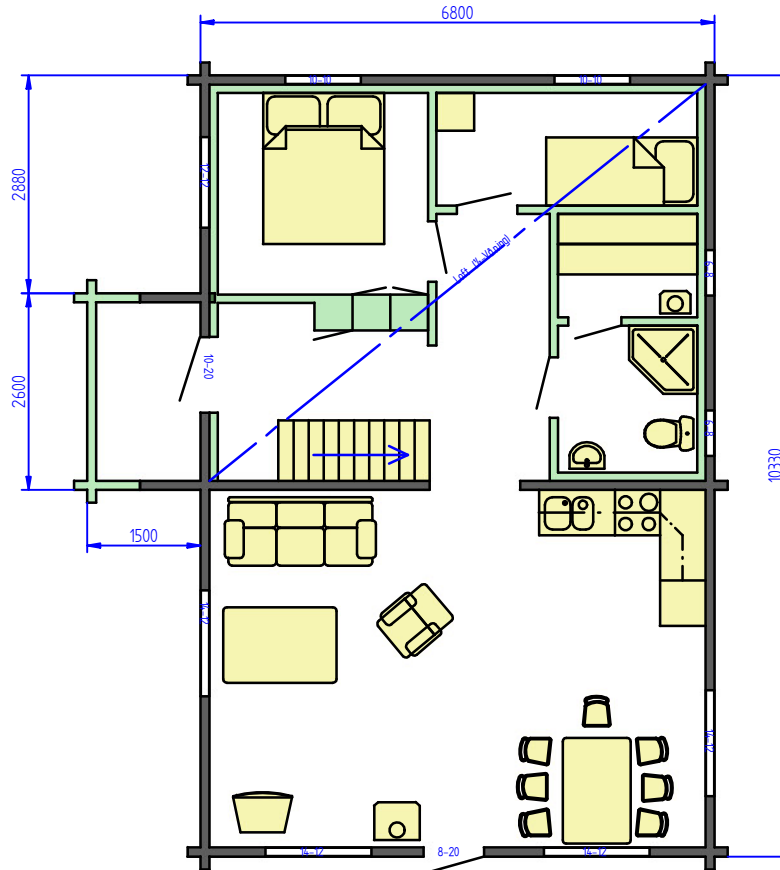

Vikingstugan™ - A070A

Dahlin Maskin & Bygg, Storgatan 4A, 840 93 Hede, Tel:0684-10888
PD@DahlinMaskin.com www.DahlinMaskin.com

THIS DRAWING MUST NOT WITHOUT THE CONSENT OF DAHLIN MASKIN BE COPIED, TRANSMITTED OR DISCLOSED TO ANY THIRD PARTY.

Revision Date 091107	Scale 1:(50)	Material Timmer 5"-8"
Designer PD		Surface treatment -
Format A4	Drawing no A070A, Datablad 2(3)